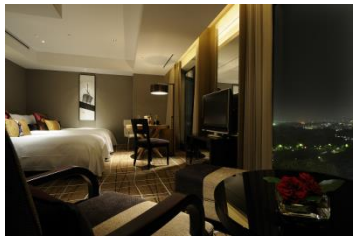

Hotel New Otani Tokyo 2016 Special Rates

for National Association of Japan-America Societies

Executive Standard Room [388sqft]

JPY 46,400

(Regular rate : JPY 58,000)

* Complimentary access to the EXECUTIVE LOUNGE with food presentation(4times a day)

* Complimentary breakfast either in the EXECUTIVE LOUNGE, through room service or at one of four hotel restaurants.

* One complimentary visit to "The Golden Spa"(POOL/SPA/GYM) per night of stay

The Main Deluxe Room [484sqft]

JPY 28,000

(Regular rate : JPY 50,000)

The Main Quality Room [280sqft]

JPY 18,000

(Regular rate : JPY 33,000)

The Main Standard Room [388sqft]

JPY 22,000

(Regular rate : JPY 38,000)